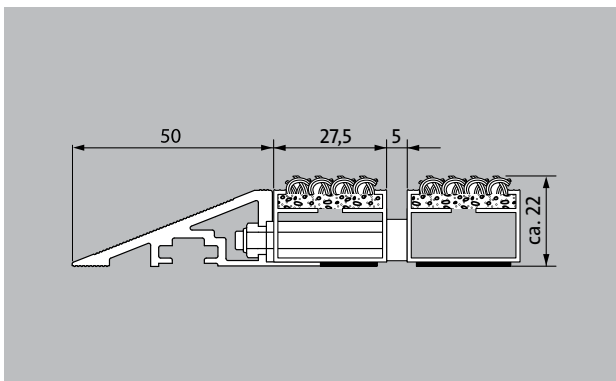

Model A17

Description

The ramp edge bevel guarantees trip-free access onto the mat. For DIPLOMAT entrance mats (heights 12, 17 and 22 mm) mounted on finished floors at ground level. With profiled tread surface. Material: Aluminium. This design can be installed on 1, 2, 3 or 4 sides at a 90° angle.

Outside
(Zone 1)

Indoor and
outdoor (co-
vered, Zone
1+2)

Model A17

Description	The ramp edge bevel guarantees trip-free access onto the mat. For DIPLOMAT entrance mats (heights 12, 17 and 22 mm) mounted on finished floors at ground level. With profiled tread surface. Material: Aluminium. This design can be installed on 1, 2, 3 or 4 sides at a 90° angle.	Technical details	Versions: installed 1-side along the width, 2-sided along the width or all round
		Approx. material thickness (mm)	1,5
		Height (mm)	17
		Normmatte H x B x T in mm	nicht verfügbar