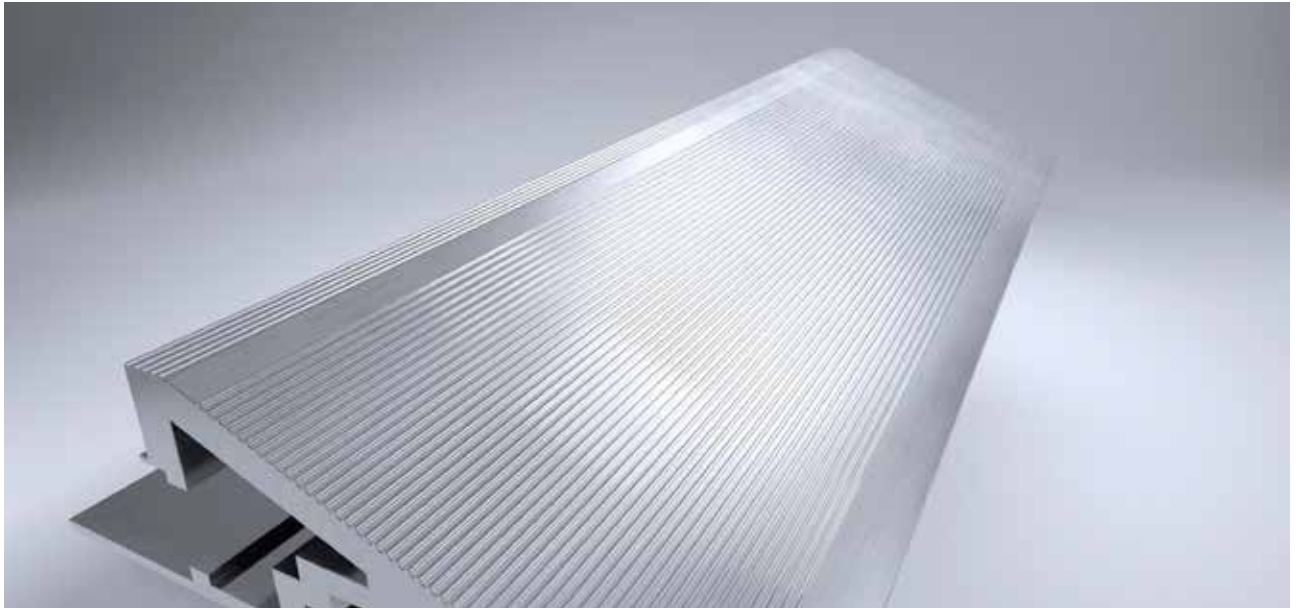

Model A17

Description

The ramp edge bevel guarantees trip-free access onto the mat. For DIPLOMAT entrance mats (heights 12, 17 and 22 mm) mounted on finished floors at ground level. With profiled tread surface. Material: Aluminium. This design can be installed on 1, 2, 3 or 4 sides at a 90° angle.

Outside
(Zone 1)

Indoor and
outdoor (co-
vered, Zone
1+2)

Model A17

Description	The ramp edge bevel guarantees trip-free access onto the mat. For DIPLOMAT entrance mats (heights 12, 17 and 22 mm) mounted on finished floors at ground level. With profiled tread surface. Material: Aluminium. This design can be installed on 1, 2, 3 or 4 sides at a 90° angle.	Technical details	Versions: installed 1-side along the width, 2-sided along the width or all round
		Approx. material thickness (mm)	1,5
		Height (mm)	17
		Normmatte H x B x T in mm	nicht verfügbar