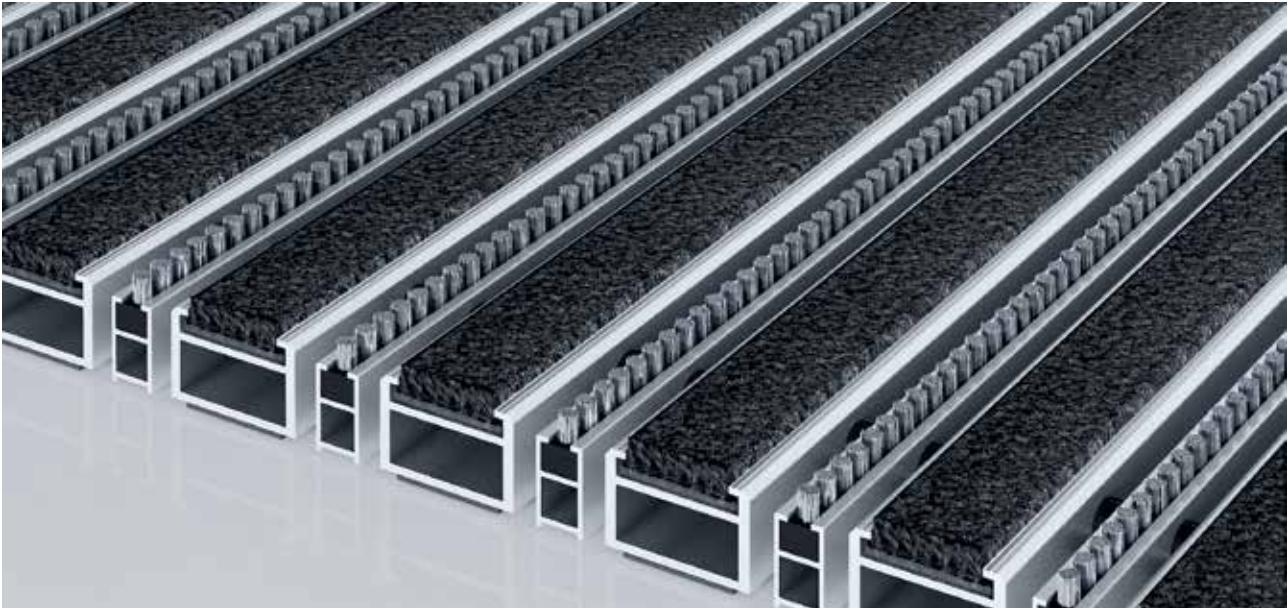

# Model 522 PS Maximus Image B

The premium entrance mat with the Maximus Image insert for single-colour printing of individual colour preferences is the number-one choice for environments that call for a unique design and exceptional reduction of fine dirt. The additional profile offers even more cleaning power. Optimally designed for buildings exposed to extreme footfall.

- 1
- 2
- 3 Indoor and outdoor (covered, Zone 1+2)

**Description**

Roll-up, extremely hard-wearing Premium entrance mat with Performance insert for recess installation. Suitable for single-colour printing in a personally chosen colour. Customise the width and depth without alignment profile. Available in any geometric shape.

				
Indoor and outdoor (covered, Zone 1+2)	Street dust, hair, sand, ash, textile fibres, small leaves and twigs, etc.	Damp street dust, damp sand deposits, dust, etc.	5 years guarantee	class 32 (general commercial use)

# Model 522 PS Maximus Image B

Colours

							
I10 Lemon	I20 Yellow	I30 Yellow/orange	I40 Orange	I50 Terracotta	I60 Red	I70 Oxide red	I80 Bordeaux
							
I90 Light red	I100 Cherry	I110 Purple	I120 Lilac	I130 Grape	I140 Magenta	I150 Peach	I160 Royal blue
							
I170 Light blue	I180 Petrol blue	I190 Emerald green	I200 Marine blue	I210 Dark green	I220 Mint	I230 Leaf green	I240 Reed green
							
I250 Green	I260 Brown	I270 Graphite	I280 Steel blue	I290 Light blue	I300 Silver	I310 Fawn brown	I320 Sand
							
I330 Chestnut	I340 Grey beige	I350 Blue grey	I360 Light grey	I370 Grey	I380 Dark grey	I390 Black	I400 White*
							
I410 Steel grey	I420 Gold	I430 Salmon pink	I440 Light green	I450 Sunset	grey	Black	