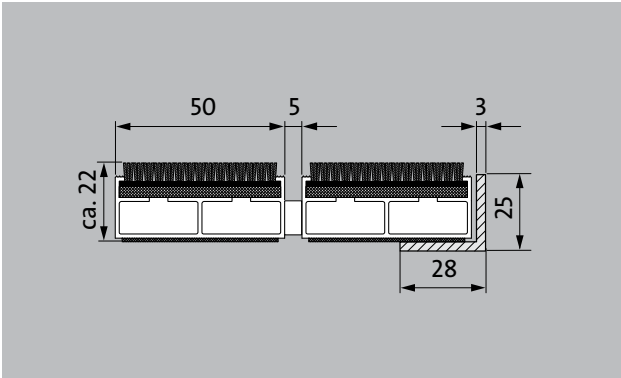

# Model 522 PS Maximus Image B

The premium entrance mat with the Maximus Image insert for single-colour printing of individual colour preferences is the number-one choice for environments that call for a unique design and exceptional reduction of fine dirt. The additional profile offers even more cleaning power. Optimally designed for buildings exposed to extreme footfall.

- 1
- 2
- 3 Indoor and outdoor (covered, Zone 1+2)

**Description**

Roll-up, extremely hard-wearing Premium entrance mat with Performance insert for recess installation. Suitable for single-colour printing in a personally chosen colour. Customise the width and depth without alignment profile. Available in any geometric shape.