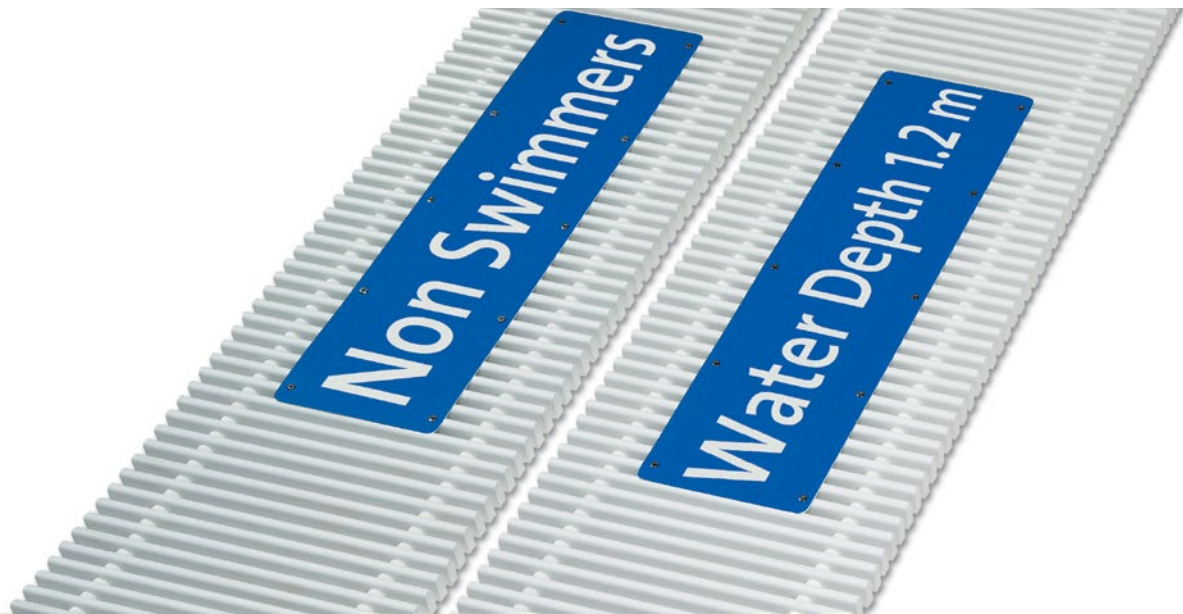

Model Typ XL

Description

Blue signs in size XL (logo: 150 x 590 mm) with rounded corners and white engraved typeface. The signs are recessed flush with the surface of the swimming pool grate by milling and securely attached to the grate.

Model Typ XL

Material	High-quality plastic
Finish	Rough (structured)
Height of lettering	80
Material thickness	3.2
Examples of lettering	Swimmers Non-swimmers Adventure pools Water depth etc.

Dimensions	150 x 590 mm (lettering e.g. „Non-swimmers“ or the like)
-------------------	--