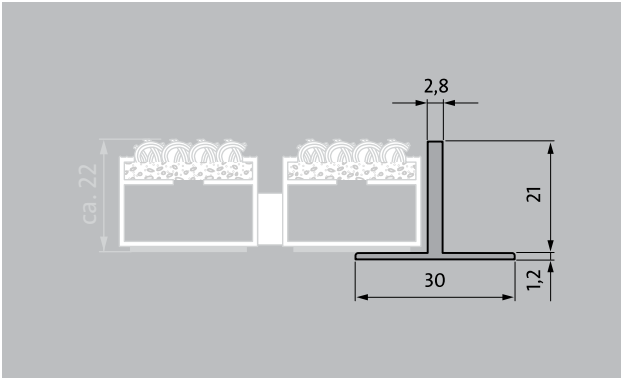

Model T22

Description

Aluminium profile for creating the visual separation of adjacent entrance mats. Available for mat heights of 12mm, 17mm and 22mm.

Outside (Zone 1)

Indoor and outdoor (covered, Zone 1+2)

Model T22

Height (mm)

22

Subject to technical modifications/Colours may deviate due to production processes