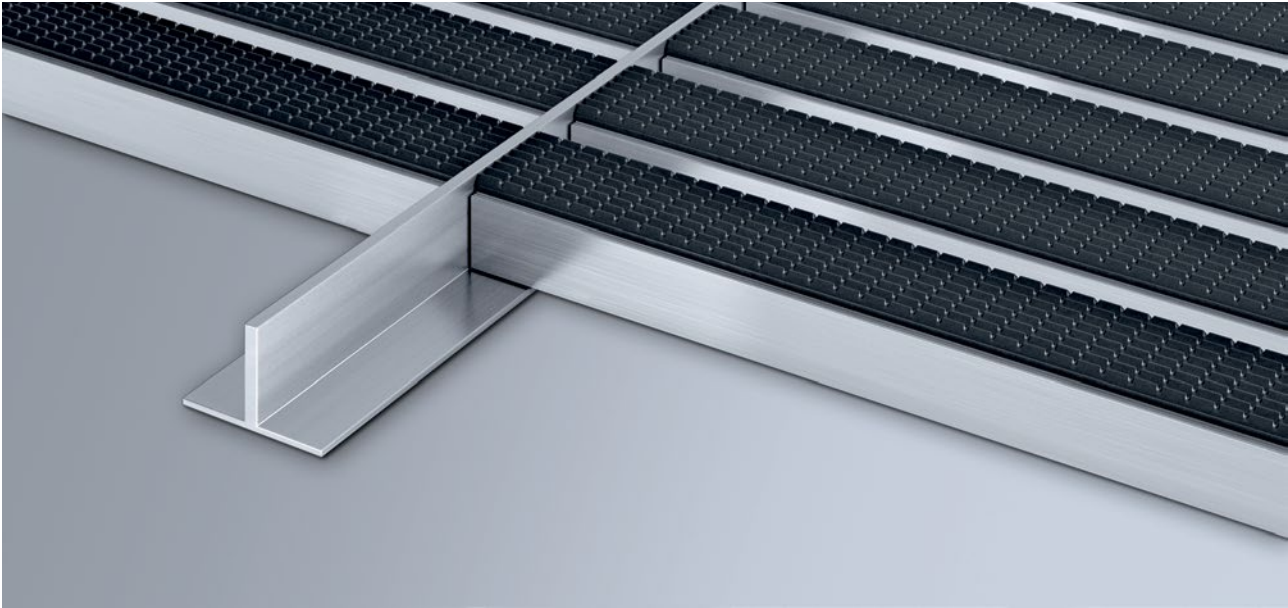

Model T22

Description

Aluminium profile for creating the visual separation of adjacent entrance mats. Available for mat heights of 12mm, 17mm and 22mm.

Outside (Zone 1)

Indoor and outdoor (covered, Zone 1+2)

Model T22

Height (mm)

22

Subject to technical modifications/Colours may deviate due to production processes