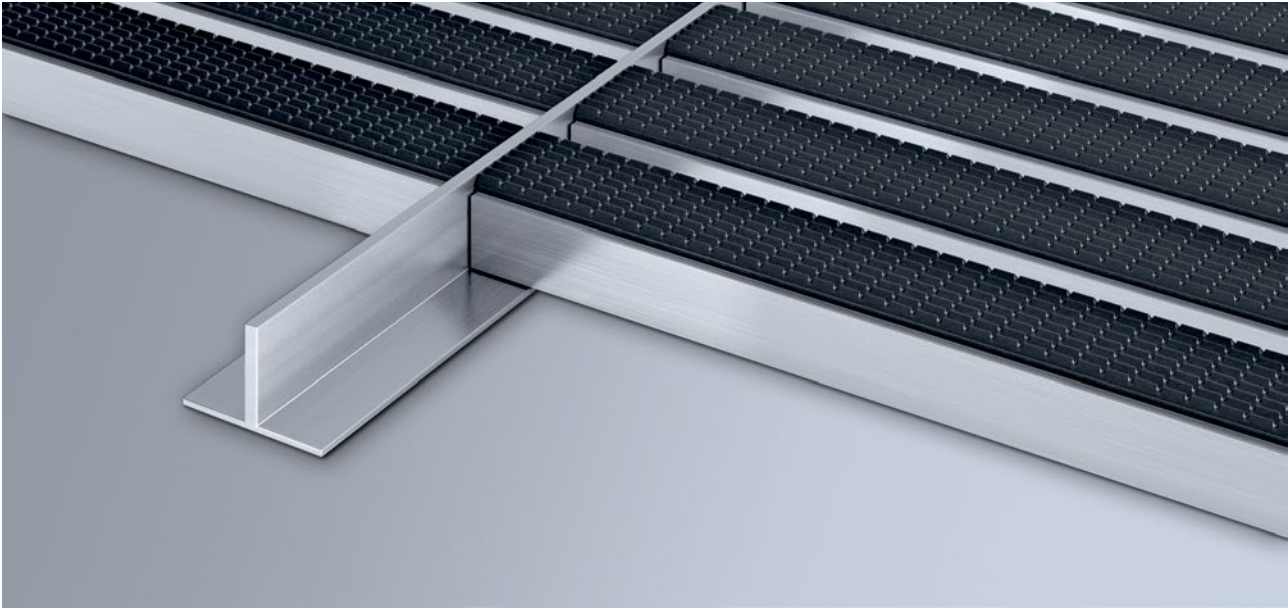

Model T22

Description
Aluminium profile for creating the visual separation of adjacent entrance mats. Available for mat heights of 12mm, 17mm and 22mm.

Outside
(Zone 1)

Indoor and
outdoor (co-
vered, Zone
1+2)