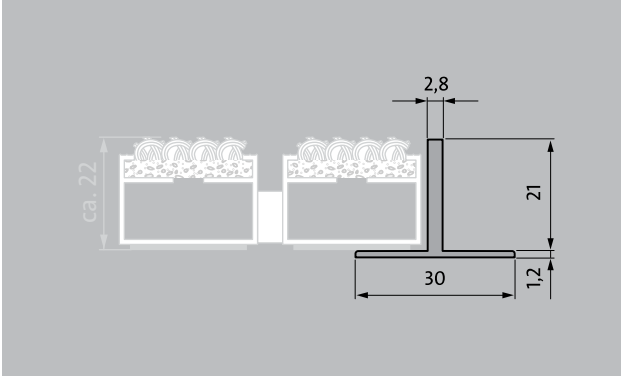

Model T22

Description
Aluminium profile for creating the visual separation of adjacent entrance mats. Available for mat heights of 12mm, 17mm and 22mm.

Outside
(Zone 1)

Indoor and
outdoor (co-
vered, Zone
1+2)

Model T22

Height (mm)

22

Subject to technical modifications

emco Bautechnik GmbH · Breslauer Straße 34 - 38 · D-49808 Lingen (Ems)
· Germany · Phone: +49 (0) 591/9140-500 · Fax: +49 (0) 591/9140-852 · Email:
bau@emco.de · www.emco-bau.com