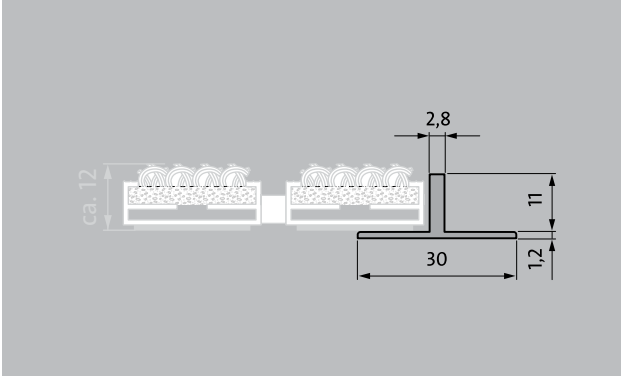

Model T12

Description
Aluminium profile for creating the visual separation of adjacent entrance mats. Available for mat heights of 12mm, 17mm and 22mm.

Outside
(Zone 1)

Indoor and
outdoor (co-
vered, Zone
1+2)

Model T12

Height (mm)	12
-------------	----

Subject to technical modifications

emco Bautechnik GmbH · Breslauer Straße 34 - 38 · D-49808 Lingen (Ems)
· Germany · Phone: +49 (0) 591/9140-500 · Fax: +49 (0) 591/9140-852 · Email:
bau@emco.de · www.emco-bau.com