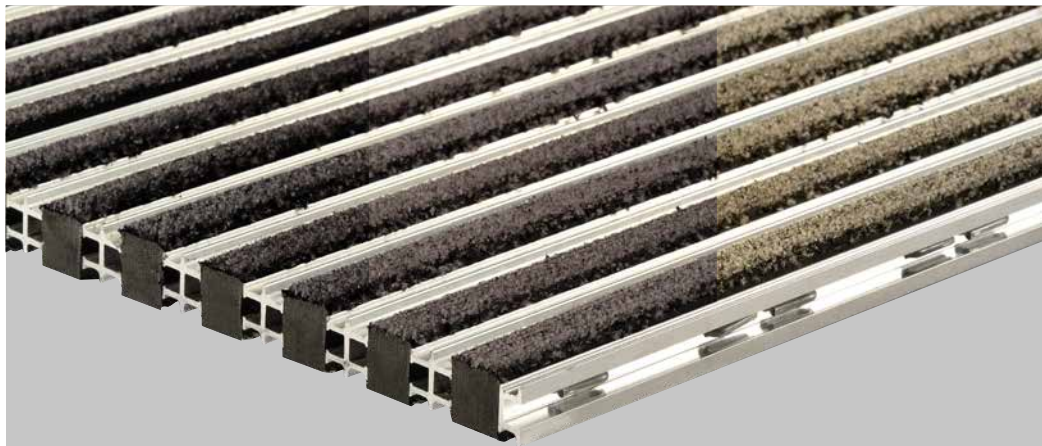

emco TWINGUARD nylon pile
Nylon pile in black

... in anthracite

... in grey