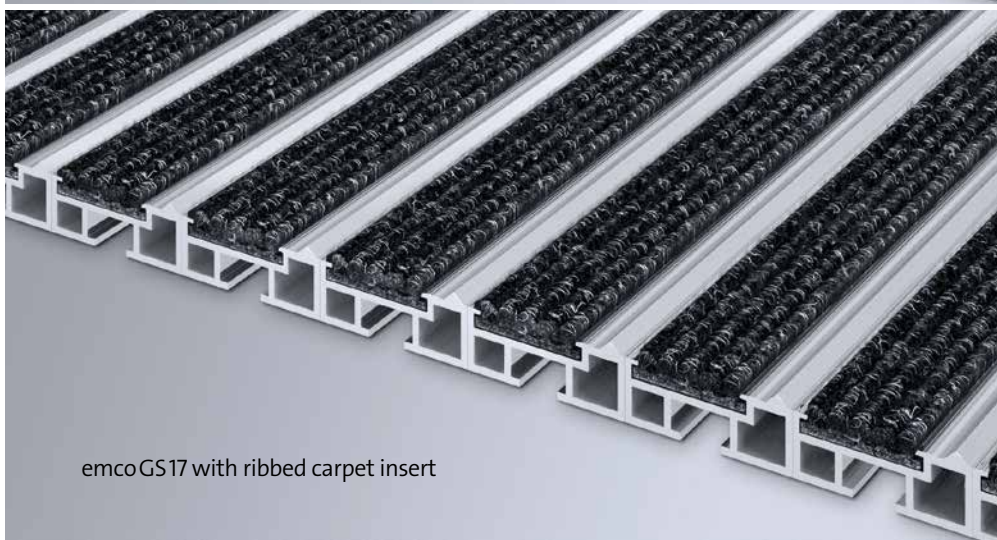

emco GS17 with rubber insert

emco GS17 with ribbed carpet insert

GS17 R