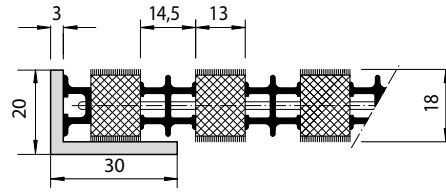

emco TWINGUARD

emcoTWINGUARD ensures excellent performance and a stand-out look in very busy locations. The mat absorbs coarse and fine dirt as well as moisture, and the inserts can be used on both sides – which means double the service life.

The wiping strips are available in two different widths.

emcoTWINGUARD 18 nylon pile (NF) & aluminium