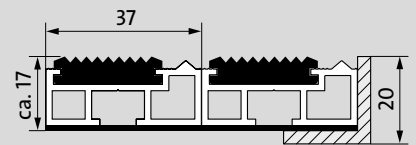

## emco **GS17**

This closed-version system alternative for buildings with very high footfall is particularly good at absorbing coarse dirt – this is ensured by rigid aluminium profiles and weather-proof profiled rubber inserts. Mat height is 17 mm.

Type	Insert	Approx. height (mm)
<b>GS17 R</b>	Ribbed carpet	17
<b>GS17 G</b>	Rubber	17

emco GS17 with rubber insert

**GS17 G**

emco GS17 with ribbed carpet insert

**GS17 R**