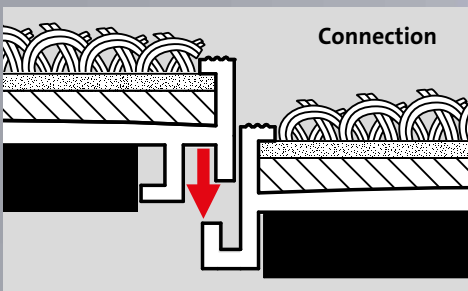

emco AVIATOR 17

Profile length	Height	Width
1.500 mm	17 mm	104 mm
2.200 mm