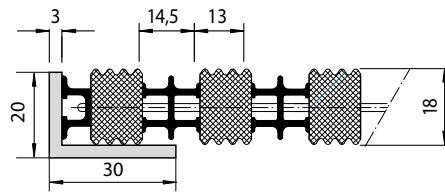

The wiping strips are available in two different widths.

emcoTWINGUARD 18 nylon pile (NF) & aluminium

Black Anthracite Grey

emcoTWINGUARD 18 rubber (G) & aluminium

Profile in Bronze colour

Profile in Gold Ms colour