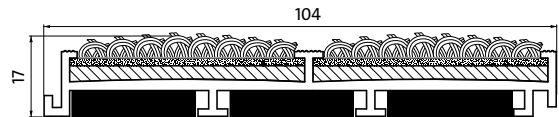

emco AVIATOR 17

Profile length	Height	Width
1.500 mm	17 mm	104 mm
2.200 mm