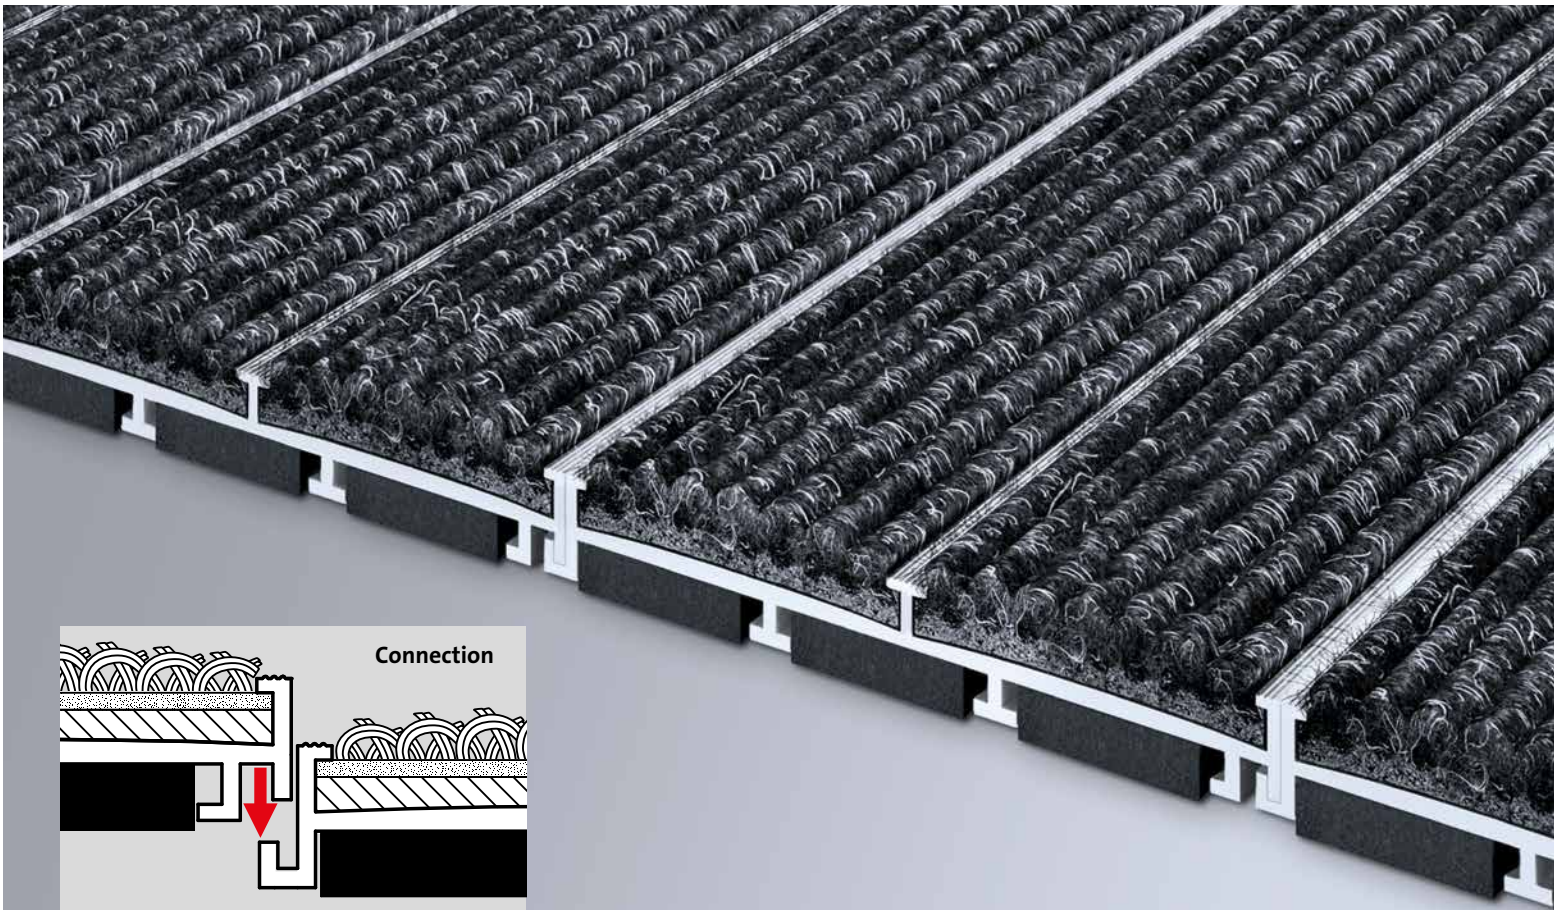

emco AVIATOR 17

Profile length	Height	Width
1.500 mm	17 mm	104 mm
2.200 mm