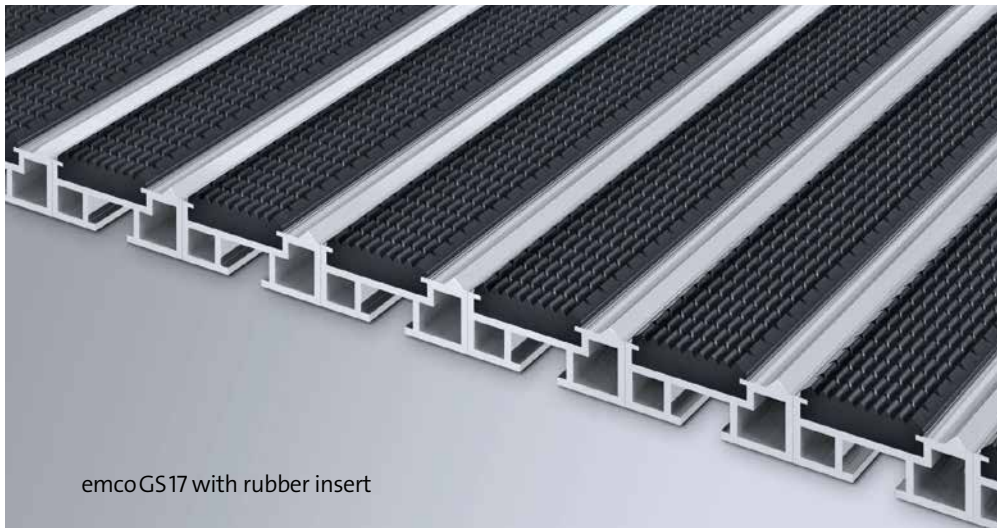

GS17 R

emco **GS17**

This closed-version system alternative for buildings with very high footfall is particularly good at absorbing coarse dirt – this is ensured by rigid aluminium profiles and weather-proof profiled rubber inserts. Mat height is 17 mm.

Type	Insert	Approx. height (mm)
GS17 R	Ribbed carpet	17
GS17 G	Rubber	17

GS17 G