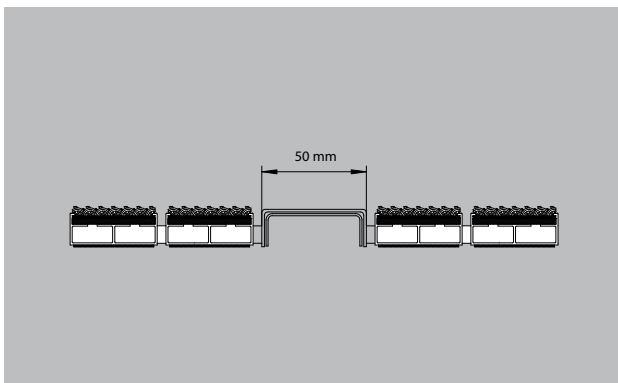

Model LINEO 22

Premium-quality, eye-catching stainless-steel profile with laser-cut text and logos for emco entrance mat systems. Freely selectable positioning and fonts.

Description

Upgrade your entrance with lettering in a stainless steel profile in your entrance mat system. The text is not simply printed onto the mat; rather, it is laser-cut into a high-quality stainless steel profile, which is permanently integrated in the entrance mat system.

Indoor and outdoor (covered, Zone 1+2)

ABCDEFGHIJKLMNOPQRSTUVWXYZ

abcdefghijklmnopqrstuvwxyz

0123456789 ß & ä ü ö Ä Ü Ö

Model LINEO 22

Technical details	Material: Chrome-nickel steel (V2A). Suitable for emco Diplomat 517/522. Profile width 50 mm. Different fonts and several widths available. An additional 1 mm thin sheet is inserted beneath the stainless steel profile and riveted to the areas of it which cannot be seen; this prevents dirt and debris from being pressed down into the letters.	Approx. material thickness (mm)	1,5
		Height (mm)	22