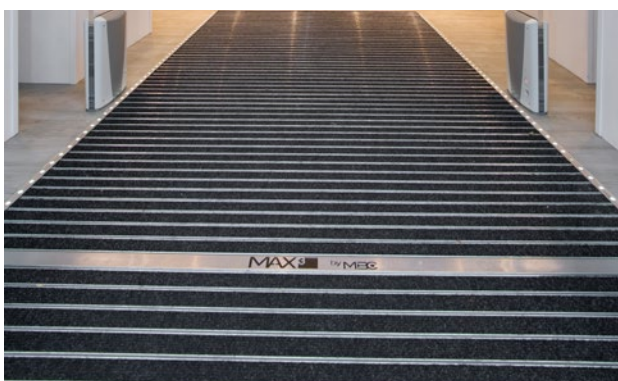

Model LINEO 22

Premium-quality, eye-catching stainless-steel profile with laser-cut text and logos for emco entrance mat systems. Freely selectable positioning and fonts.

Description

Upgrade your entrance with lettering in a stainless steel profile in your entrance mat system. The text is not simply printed onto the mat; rather, it is laser-cut into a high-quality stainless steel profile, which is permanently integrated in the entrance mat system.

Indoor and outdoor (covered, Zone 1+2)

ABCDEFGHIJKLMNOPQRSTUVWXYZ

abcdefghijklmnopqrstuvwxyz

0123456789 ß & ä ü ö Ä Ü Ö

Model LINEO 22

Technical details	Material: Chrome-nickel steel (V2A). Suitable for emco Diplomat 517/522. Profile width 50 mm. Different fonts and several widths available. An additional 1 mm thin sheet is inserted beneath the stainless steel profile and riveted to the areas of it which cannot be seen; this prevents dirt and debris from being pressed down into the letters.	Approx. material thickness (mm)	1,5
		Height (mm)	22