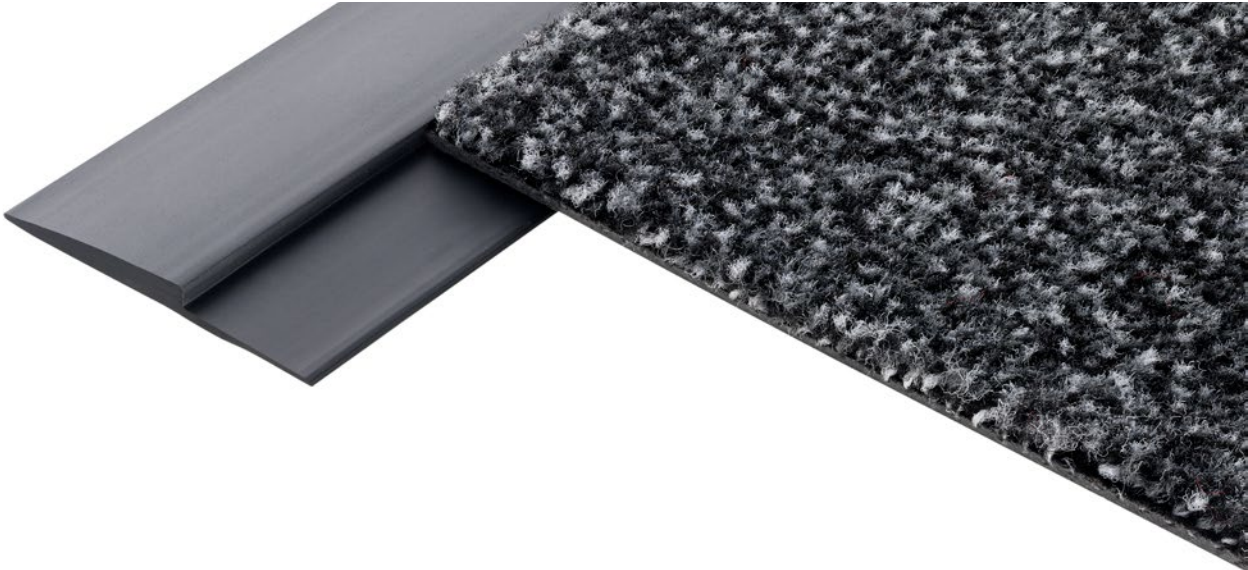

Clean-off system Border profile for finishing cut edges in the case of products with PVC heavy-duty coating

Model EDGE PROFILE

Clean-off system Border profile for finishing cut edges in the case of products with PVC heavy-duty coating