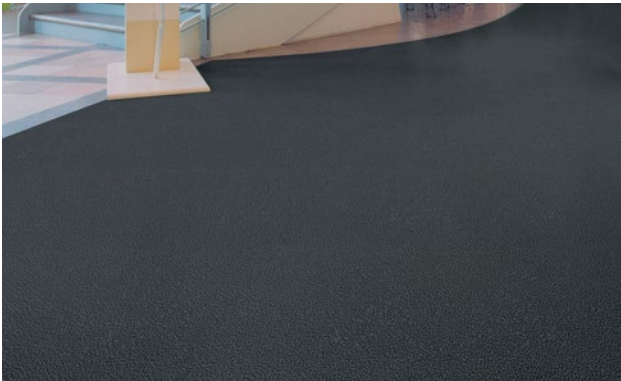

# Model FAVORIT

An excellent preventive measure

1 2 **3** Indoor areas (zone 3)

**Description**

emco FAVORIT has proven to be as hard-wearing and functional in many entrances and other usage locations in the residential and office areas as you can expect from a product for preventive cleaning. The discreet patterns and colours are retained in spite of continuous use.

 Anti-static	 Castor-resistant	 Suitable for stairs	 DS (EN 13893)	 Resistant strength
 Cfl-s1	 High	 class 33 (heavy commercial use)		

# Model FAVORIT

<b>Construction</b>	Tufting velour 5/32"
<b>Pile above substrate</b>	100% polyamide
<b>Substrate material</b>	Polyester fleece
<b>Backing material</b>	Heavy coating
<b>Pile weight / fibre weight</b>	850
<b>Total weight (g/m<sup>2</sup>)</b>	3.430
<b>Overall height (mm)</b>	7
<b>Tuft density/m<sup>2</sup></b>	88.190
<b>Slip resistance</b>	DS (EN 13893)
<b>Certificates</b>	CE conformity EN 14041 (rolls only)
<b>Supplied as rolls</b>	90 cm wide (incl. border) 130 cm wide (incl. border) 200 cm wide (incl. border)
<b>Supplied as mats</b>	40 x 60 cm (incl. border) 60 x 90 cm (incl. border) 90 x 120 cm (incl. border) 90 x 150 cm (incl. border)
<b>Product characteristics</b>	Soiling and moisture absorption
<b>Laying</b>	Individual rolls or smaller coverings can be laid loose on any smooth floor. For larger areas, and allowing for on-site conditions, we recommend fixed laying with an adhesive suitable for plasticised PVC.
<b>Cleaning</b>	Dirt removal with powerful brush vacuum cleaner. The spray extraction process is recommended for periodic basic cleaning. Cleaning with plenty of water is absolutely no problem, water temperature should not be above 40°C. Do not use chlorinated hydrocarbon (Tetra).