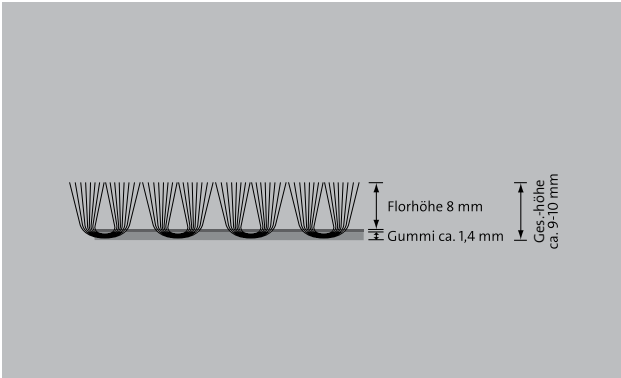

Carpet mats

Model Classic