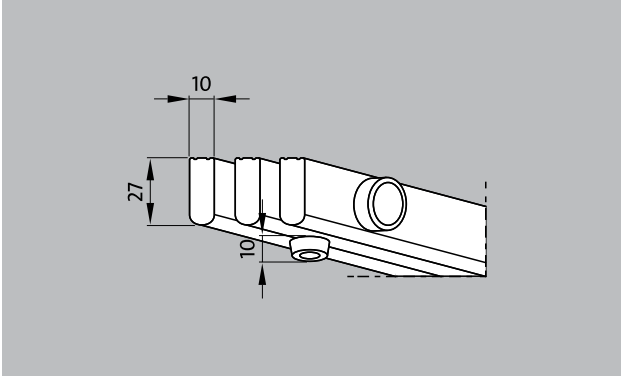

# Model 772

**Description**

Rigid floor grating. Safe, stable and sound workmanship. Its high specific weight prevents the floor grating from floating in water. Special shapes that are circular or with angles available.

## Model 772

<b>Material</b>	<p>High quality, extremely hard-wearing plastic, with UV absorber.</p> <p>Entirely corrosion-free and resistant to chlorine, sea water and spa water.</p> <p>No need for any metal parts; surface enclosed on all sides to provide maximum hygiene.</p>
<b>Support chassis</b>	<p>Full profile (27 x 10 mm)</p> <p>Underside of grating equipped with 10 mm-high rubber feet</p>
<b>Finish</b>	Flat upper profile surface with safety profile seal (SPS).
<b>Profile spacing:</b>	< 8 mm in accordance with DIN EN 13451-1 and DIN EN 16582-1 (to prevent areas where fingers could become trapped)
<b>Height (mm)</b>	37
<b>Connection</b>	Fibre-glass reinforced polyester pipes as connection elements
<b>Comment</b>	Water drainage