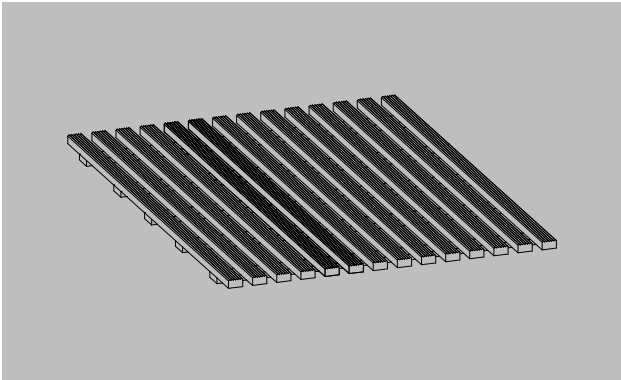

Model 601

Description
Roll-up mat with water drainage on all sides and offering maximum hygiene, for laying on the floor

Non-slip properties in acc. with DIN 51097, classification C, angle of inclination $\geq 24^\circ$

Colours

Model 601

Material	Upper and lower bars made from soft PVC, securely bonded. Upper bar also profiled Entirely corrosion-free and resistant to chlorine, sea water and spa water.
Height (mm)	14.5
Slip resistance	Non-slip in accordance with DIN 51097, classification C - tested by the „Institut der Säurefließner-Vereinigung“ (Säurefließner consortium)
Comment	Note: Hygiene mats are only conditionally suitable for installation underwater!
Cut	max. 1200 mm
Usage area	Indoor and outdoor pools Adventure pools and thermal baths Sports centres Schools Saunas Rehabilitation clinics and hospitals Hotels Shower facilities

Usage area	Dental and chemical laboratories Gastronomy Fitness studios Solariums
Usage area	Passageways on boats, etc.
Usage area	Swimming pools Saunas Showers (bathrooms)
Dimensions	Produced to fit width and depth perfectly without the need for alignment profiles
Properties	Good water drainage UV resistant Also suitable for outdoor areas Prevents both bacteria and fungi growing thanks to antibacterial and fungicidal treatment
Standard width (mm)	600 800 1000