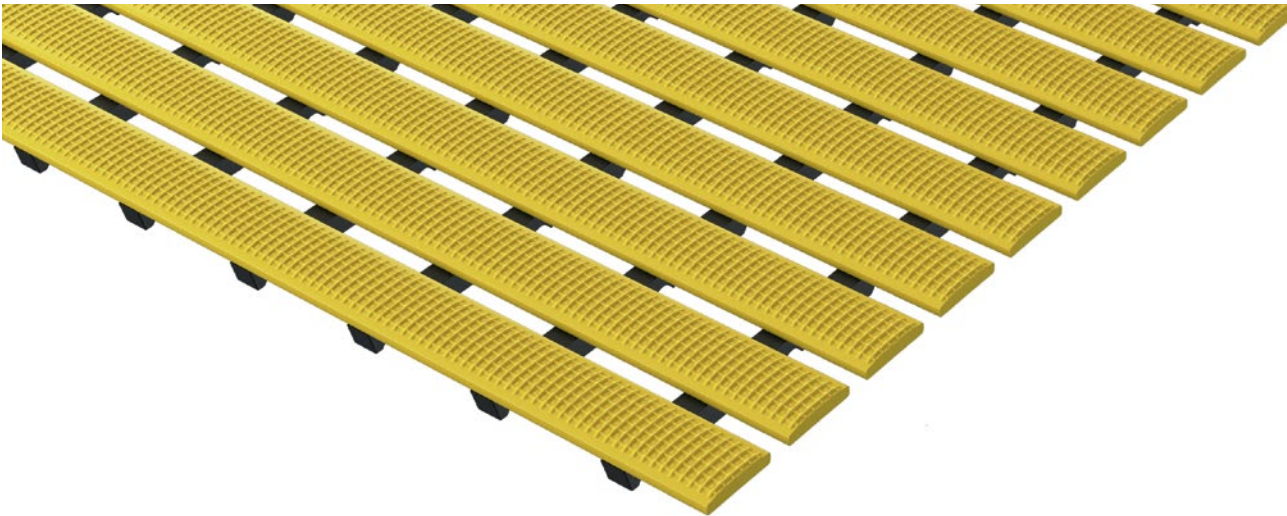

Model 600

Description

Roll-up mat with water drainage on all sides and offering maximum hygiene, for laying on the floor

Non-slip properties in acc. with DIN 51097, classification C, angle of inclination $\geq 24^\circ$

Model 600

Colours

Model 600

Material	Upper bars made from profiles, extremely hard-wearing hard PVC, lower bar made from black soft PVC, securely bonded Entirely corrosion-free and resistant to chlorine, sea water and spa water.
Height (mm)	12
Slip resistance	Non-slip in accordance with DIN 51097, classification C - tested by the „Institut der Säurefließner-Vereinigung“ (Säurefließner consortium)
Comment	Note: Hygiene mats are only conditionally suitable for installation underwater!
Cut	max. 2000 mm
Usage area	Indoor and outdoor pools Adventure pools and thermal baths Sports centres Schools Saunas Rehabilitation clinics and hospitals Hotels Shower facilities

Usage area	Dental and chemical laboratories Gastronomy Fitness studios Solariums
Usage area	Passageways on boats, etc.
Usage area	Swimming pools Saunas Showers (bathrooms)
Dimensions	Produced to fit width and depth perfectly without the need for alignment profiles
Properties	Aesthetically pleasing Good water drainage Completely hygienic Prevents athlete's foot Wide choice of colours
Standard width (mm)	600 800 1000