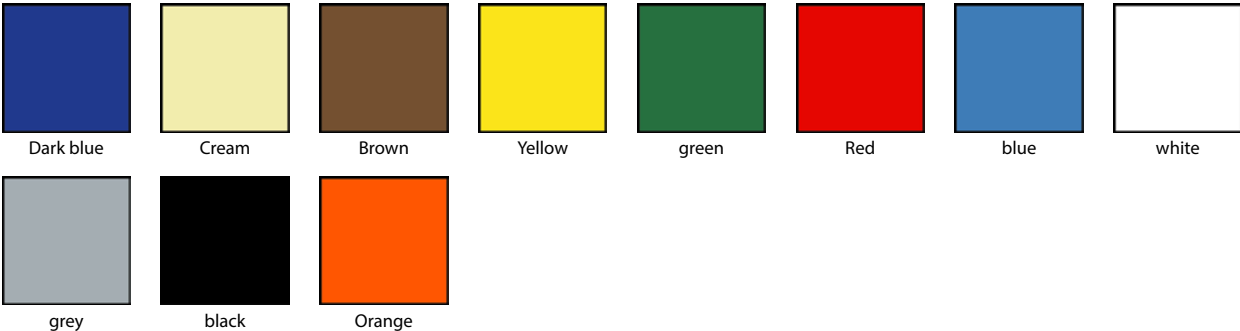

Model 600

Description

Roll-up mat with water drainage on all sides and offering maximum hygiene, for laying on the floor

Non-slip properties in acc. with DIN 51097, classification C, angle of inclination $\geq 24^\circ$

Model 600

Colours

Model 600

Material	Upper bars made from profiles, extremely hard-wearing hard PVC, lower bar made from black soft PVC, securely bonded Entirely corrosion-free and resistant to chlorine, sea water and spa water.
Height (mm)	12
Slip resistance	Non-slip in accordance with DIN 51097, classification C - tested by the „Institut der Säurefließner-Vereinigung“ (Säurefließner consortium)
Comment	Note: Hygiene mats are only conditionally suitable for installation underwater!
Cut	max. 2000 mm
Usage area	Indoor and outdoor pools Adventure pools and thermal baths Sports centres Schools Saunas Rehabilitation clinics and hospitals Hotels Shower facilities