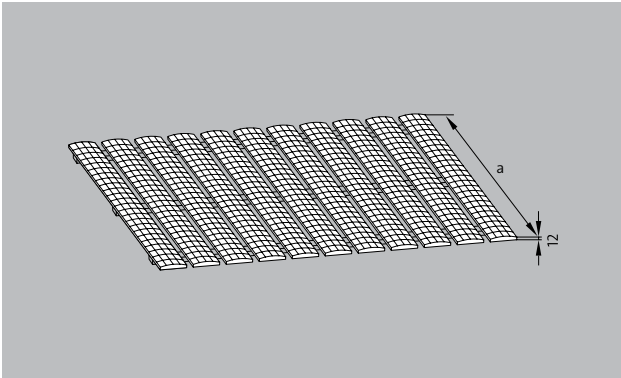

Model 600

Description

Roll-up mat with water drainage on all sides and offering maximum hygiene, for laying on the floor

Non-slip properties in acc. with DIN 51097, classification C, angle of inclination $\geq 24^\circ$

Model 600

Colours

Model 600

Material	Upper bars made from profiles, extremely hard-wearing hard PVC, lower bar made from black soft PVC, securely bonded Entirely corrosion-free and resistant to chlorine, sea water and spa water.
Height (mm)	12
Slip resistance	Non-slip in accordance with DIN 51097, classification C - tested by the „Institut der Säurefließner-Vereinigung“ (Säurefließner consortium)
Comment	Note: Hygiene mats are only conditionally suitable for installation underwater!
Cut	max. 2000 mm
Usage area	Indoor and outdoor pools Adventure pools and thermal baths Sports centres Schools Saunas Rehabilitation clinics and hospitals Hotels Shower facilities

Usage area	Dental and chemical laboratories Gastronomy Fitness studios Solariums
Usage area	Passageways on boats, etc.
Usage area	Swimming pools Saunas Showers (bathrooms)
Dimensions	Produced to fit width and depth perfectly without the need for alignment profiles
Properties	Aesthetically pleasing Good water drainage Completely hygienic Prevents athlete's foot Wide choice of colours
Standard width (mm)	600 800 1000