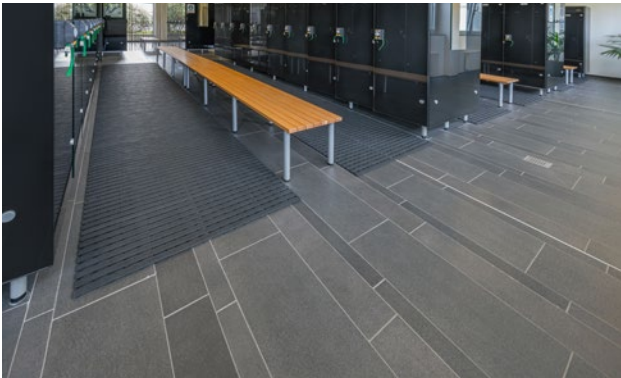

Model 600

Description

Roll-up mat with water drainage on all sides and offering maximum hygiene, for laying on the floor

Non-slip properties in acc. with DIN 51097, classification C, angle of inclination $\geq 24^\circ$

Model 600

Colours

Model 600

Material	Upper bars made from profiles, extremely hard-wearing hard PVC, lower bar made from black soft PVC, securely bonded Entirely corrosion-free and resistant to chlorine, sea water and spa water.
Height (mm)	12
Slip resistance	Non-slip in accordance with DIN 51097, classification C - tested by the „Institut der Säurefließner-Vereinigung“ (Säurefließner consortium)
Comment	Note: Hygiene mats are only conditionally suitable for installation underwater!
Cut	max. 2000 mm
Usage area	Indoor and outdoor pools Adventure pools and thermal baths Sports centres Schools Saunas Rehabilitation clinics and hospitals Hotels Shower facilities

Usage area	Dental and chemical laboratories Gastronomy Fitness studios Solariums
Usage area	Passageways on boats, etc.
Usage area	Swimming pools Saunas Showers (bathrooms)
Dimensions	Produced to fit width and depth perfectly without the need for alignment profiles
Properties	Aesthetically pleasing Good water drainage Completely hygienic Prevents athlete's foot Wide choice of colours
Standard width (mm)	600 800 1000