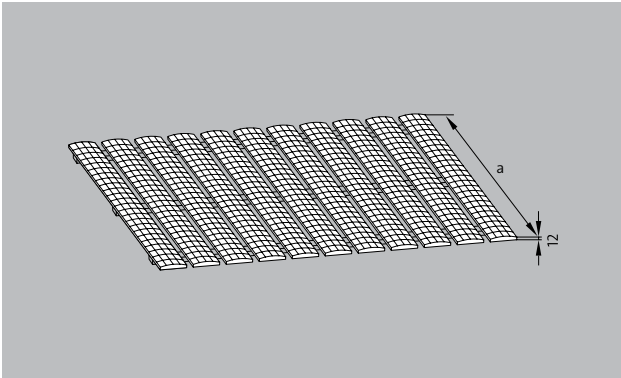

Model 600

Description
Roll-up mat with water drainage on all sides and offering maximum hygiene, for laying on the floor

Non-slip properties in acc. with DIN 51097, classification C, angle of inclination $\geq 24^\circ$

Model 600

Colours

Model 600

Material	Upper bars made from profiles, extremely hard-wearing hard PVC, lower bar made from black soft PVC, securely bonded Entirely corrosion-free and resistant to chlorine, sea water and spa water.
Height (mm)	12
Slip resistance	Non-slip in accordance with DIN 51097, classification C - tested by the „Institut der Säurefließner-Vereinigung“ (Säurefließner consortium)
Comment	Note: Hygiene mats are only conditionally suitable for installation underwater!
Cut	max. 2000 mm
Usage area	Indoor and outdoor pools Adventure pools and thermal baths Sports centres Schools Saunas Rehabilitation clinics and hospitals Hotels Shower facilities

Usage area	Dental and chemical laboratories Gastronomy Fitness studios Solariums
Usage area	Passageways on boats, etc.
Usage area	Swimming pools Saunas Showers (bathrooms)
Dimensions	Produced to fit width and depth perfectly without the need for alignment profiles
Properties	Aesthetically pleasing Good water drainage Completely hygienic Prevents athlete's foot Wide choice of colours
Standard width (mm)	600 800 1000