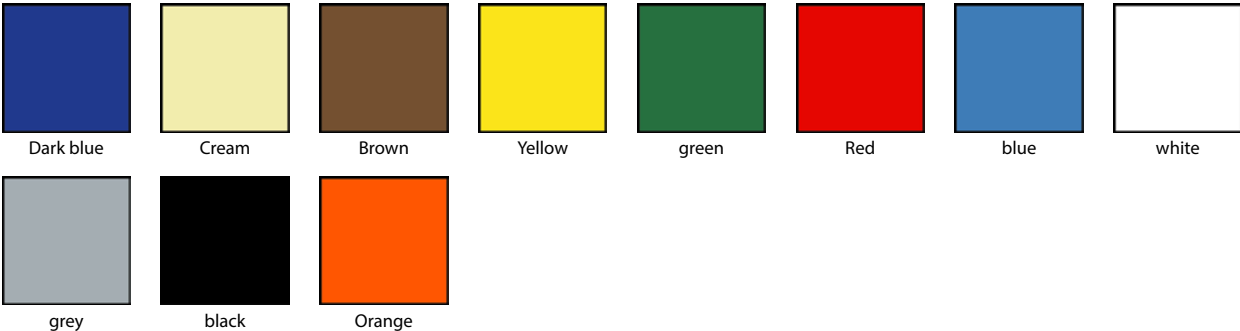

Model 600

Description
Roll-up mat with water drainage on all sides and offering maximum hygiene, for laying on the floor

Non-slip properties in acc. with DIN 51097, classification C, angle of inclination $\geq 24^\circ$

Model 600

Colours

Model 600

Material	Upper bars made from profiles, extremely hard-wearing hard PVC, lower bar made from black soft PVC, securely bonded Entirely corrosion-free and resistant to chlorine, sea water and spa water.
Height (mm)	12
Slip resistance	Non-slip in accordance with DIN 51097, classification C - tested by the „Institut der Säurefließner-Vereinigung“ (Säurefließner consortium)
Comment	Note: Hygiene mats are only conditionally suitable for installation underwater!
Cut	max. 2000 mm
Usage area	Indoor and outdoor pools Adventure pools and thermal baths Sports centres Schools Saunas Rehabilitation clinics and hospitals Hotels Shower facilities