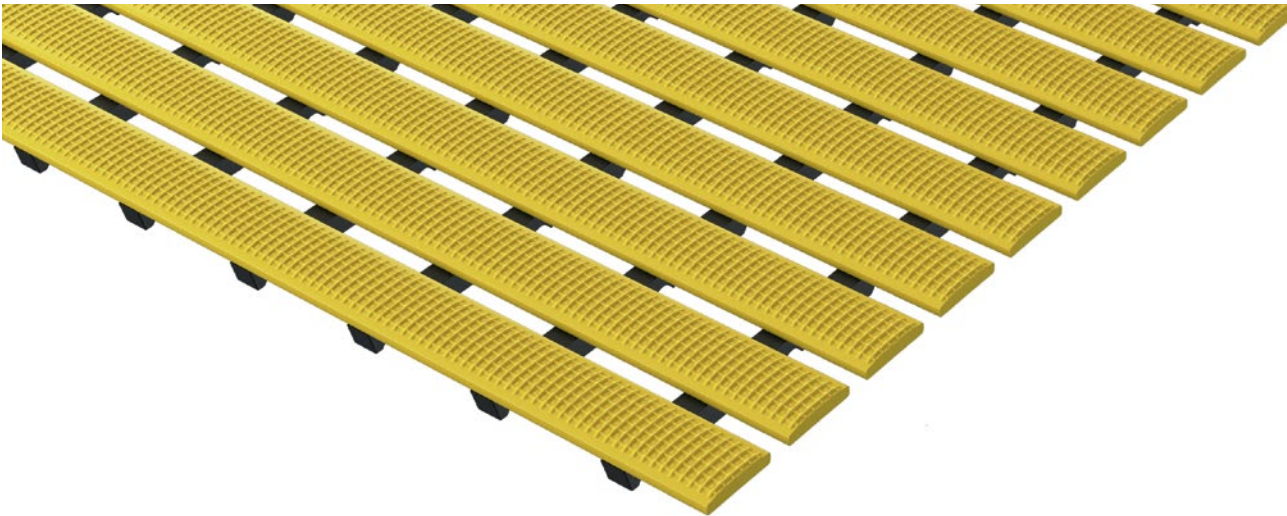

Model 600

Description
Roll-up mat with water drainage on all sides and offering maximum hygiene, for laying on the floor

Non-slip properties in acc. with DIN 51097, classification C, angle of inclination $\geq 24^\circ$

Model 600

Colours

Model 600

Material	Upper bars made from profiles, extremely hard-wearing hard PVC, lower bar made from black soft PVC, securely bonded Entirely corrosion-free and resistant to chlorine, sea water and spa water.
Height (mm)	12
Slip resistance	Non-slip in accordance with DIN 51097, classification C - tested by the „Institut der Säurefließner-Vereinigung“ (Säurefließner consortium)
Comment	Note: Hygiene mats are only conditionally suitable for installation underwater!
Cut	max. 2000 mm
Usage area	Indoor and outdoor pools Adventure pools and thermal baths Sports centres Schools Saunas Rehabilitation clinics and hospitals Hotels Shower facilities

Usage area	Dental and chemical laboratories Gastronomy Fitness studios Solariums
Usage area	Passageways on boats, etc.
Usage area	Swimming pools Saunas Showers (bathrooms)
Dimensions	Produced to fit width and depth perfectly without the need for alignment profiles
Properties	Aesthetically pleasing Good water drainage Completely hygienic Prevents athlete's foot Wide choice of colours
Standard width (mm)	600 800 1000